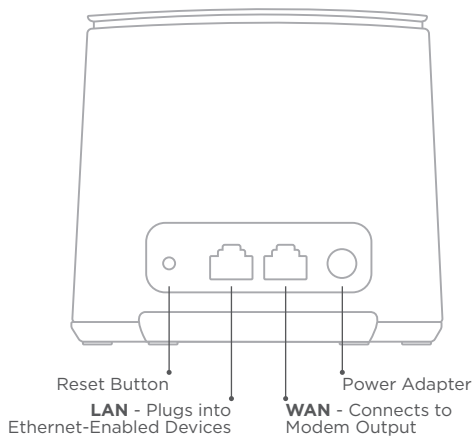

Access points work through a dedicated wireless backhaul to provide better connection through the home. Each access point covers up to 1,500 Sq Ft.

Technical Specs

In The Box

- One (1) Onelink Secure Connect router
- One (1) power adapter
- One (1) Ethernet cable - 6ft
- Quick Start Guide