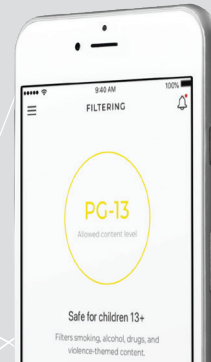

SKU	UPC	I 2of5:	DIMENSIONS		
1042081	029054020604	10029054020601	5.5" W	6.57" H	2.5" D

Simple Setup

Smart Wi-Fi made simple. Onelink Home App provides an intuitive easy-to-use solution that gets the home's Wi-Fi network up and running in minutes.

-  Simple Setup
-  Security, Speed, Coverage

Cybersecurity

Onelink Secure Connect automatically protects every device on the network with malware scanning, hacking alerts, device monitoring and the ability to block suspicious activity.

-  Malware Scanning
-  Security Alerts
-  Security Overview
-  Access Control

Controls

With a simple tap, users can pause, filter and set rules for the network, tailoring the Wi-Fi to meet specific home needs.

-  User Profile
-  Bedtime
-  Network Mode
-  Content Filtering
-  Device Priority
-  Instant View
-  Pause
-  Wi-Fi QR Code Sharing
-  Advanced Networking

Safety

Onelink Secure Connect automatically overrides every screen* connected to the Wi-Fi with an emergency message. The Secure Connect and Onelink Safe & Sound work together to protect the home.