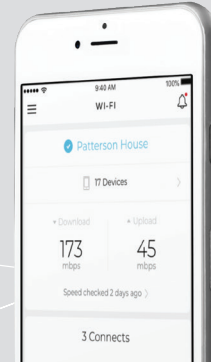

Simple Setup

Smart Wi-Fi made simple. Onelink Home App provides an intuitive easy-to-use solution that gets the home's Wi-Fi network up and running in minutes.

- Simple Setup
- Security, Speed, Coverage

Cybersecurity

Onelink Secure Connect automatically protects every device on the network with malware scanning, hacking alerts, device monitoring and the ability to block suspicious activity.

- Malware Scanning
- Security Alerts
- Security Overview
- Access Control