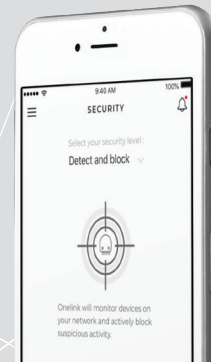

SKU	UPC	I 2of5:	DIMENSIONS		
1042081	029054020604	10029054020601	5.5" W	6.57" H	2.5" D

Simple Setup

Smart Wi-Fi made simple. Onelink Home App provides an intuitive easy-to-use solution that gets the home's Wi-Fi network up and running in minutes.

-  Simple Setup
-  Security, Speed, Coverage

Cybersecurity

Onelink Secure Connect automatically protects every device on the network with malware scanning, hacking alerts, device monitoring and the ability to block suspicious activity.

-  Malware Scanning
-  Security Alerts
-  Security Overview
-  Access Control

Controls

With a simple tap, users can pause, filter and set rules for the network, tailoring the Wi-Fi to meet specific home needs.

-  User Profile
-  Bedtime
-  Network Mode
-  Content Filtering
-  Device Priority
-  Instant View
-  Pause
-  Wi-Fi QR Code Sharing
-  Advanced Networking

Safety

Onelink Secure Connect automatically overrides every screen* connected to the Wi-Fi with an emergency message. The Secure Connect and Onelink Safe & Sound work together to protect the home.